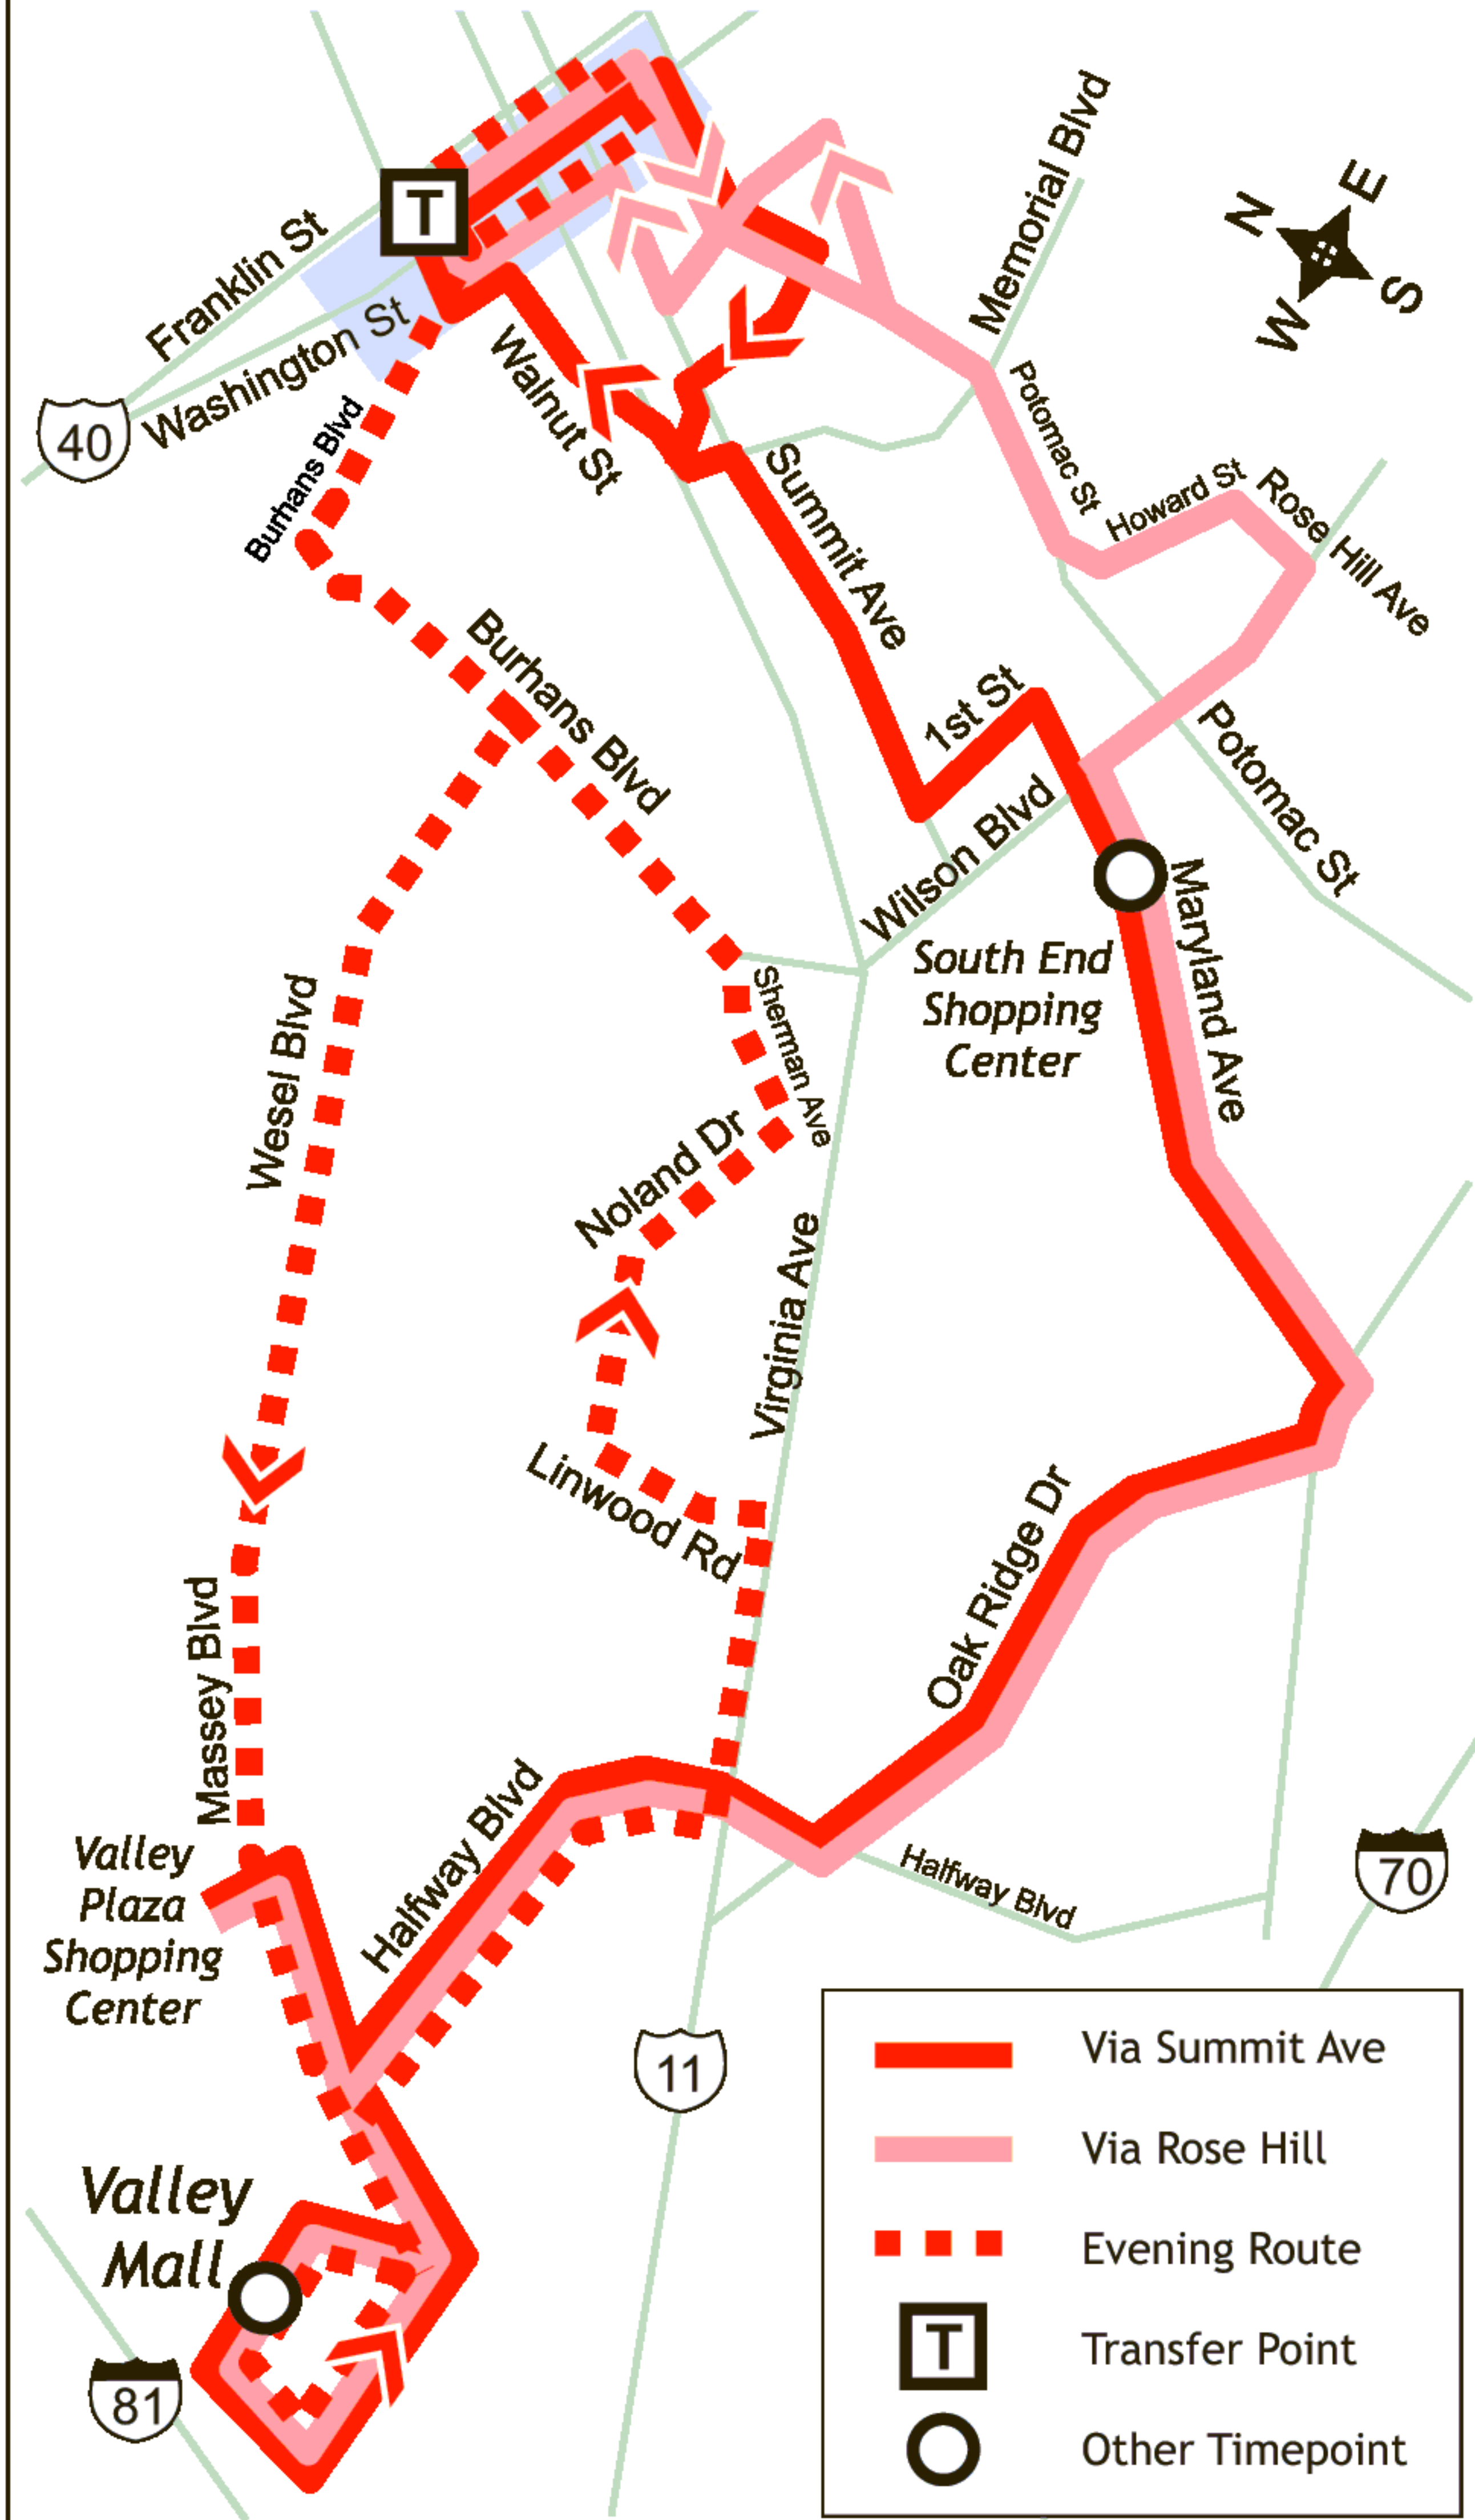

Valley Mall

See Downtown Hagerstown map above

Day Service

Transfer Point	Via	South End Shopping Ctr.	Valley Mall	South End Shopping Ctr.	Transfer Point
Monday - Friday only:					
7:15 AM	Summit Ave	7:25 AM	7:45 AM	8:00 AM	8:15 AM
8:15 AM	Summit Ave	8:25 AM	8:45 AM	9:00 AM	9:15 AM
Monday - Saturday:					
8:45 AM	Rosehill	8:55 AM	9:15 AM	9:30 AM	9:45 AM
9:15 AM	Summit Ave	9:25 AM	9:45 AM	10:00 AM	10:15 AM
9:45 AM	Rosehill	9:55 AM	10:15 AM	10:30 AM	10:45 AM
10:15 AM	Summit Ave	10:25 AM	10:45 AM	11:00 AM	11:15 AM
10:45 AM	Rosehill	10:55 AM	11:15 AM	11:30 AM	11:45 AM
11:15 AM	Summit Ave	11:25 AM	11:45 AM	12:00 PM	12:15 PM
11:45 AM	Rosehill	11:55 AM	12:15 PM	12:30 PM	12:45 PM
12:15 PM	Summit Ave	12:25 PM	12:45 PM	1:00 PM	1:15 PM
12:45 PM	Rosehill	12:55 PM	1:15 PM	1:30 PM	1:45 PM
1:15 PM	Summit Ave	1:25 PM	1:45 PM	2:00 PM	2:15 PM
1:45 PM	Rosehill	1:55 PM	2:15 PM	2:30 PM	2:45 PM
2:15 PM	Summit Ave	2:25 PM	2:45 PM	3:00 PM	3:15 PM
2:45 PM	Rosehill	2:55 PM	3:15 PM	3:30 PM	3:45 PM
3:15 PM	Summit Ave	3:25 PM	3:45 PM	4:00 PM	4:15 PM
3:45 PM	Rosehill	3:55 PM	4:15 PM	4:30 PM	4:45 PM
4:15 PM	Summit Ave	4:25 PM	4:45 PM	5:00 PM	5:15 PM
4:45 PM	Rosehill	4:55 PM	5:15 PM	5:30 PM	5:45 PM
5:15 PM	Summit Ave	5:25 PM	5:45 PM	6:00 PM	6:15 PM
Evening Service					
Transfer Point	Burhans & Elgin	Noland Village	Valley Mall	Noland Village	Transfer Point
Monday - Saturday:					
6:15 PM	6:20 PM	6:25 PM	6:40 PM	6:45 PM	6:55 PM
7:45 PM	7:50 PM	7:55 PM	8:10 PM	8:15 PM	8:25 PM
9:15 PM	Via Wesel Blvd.		9:30 PM	9:40 PM	9:45 PM

Schedule times are approximate. Please be at scheduled location 5 minutes before times listed.

Transfer Point is located in the 300 block of West Washington St., across from the Hagerstown Police Department, under the railroad underpass.

Bus stops include posted locations and most named street corners. Excluded are locations within 2 blocks prior to a left turn from a multi-lane street or where the driver has observed an unsafe situation.