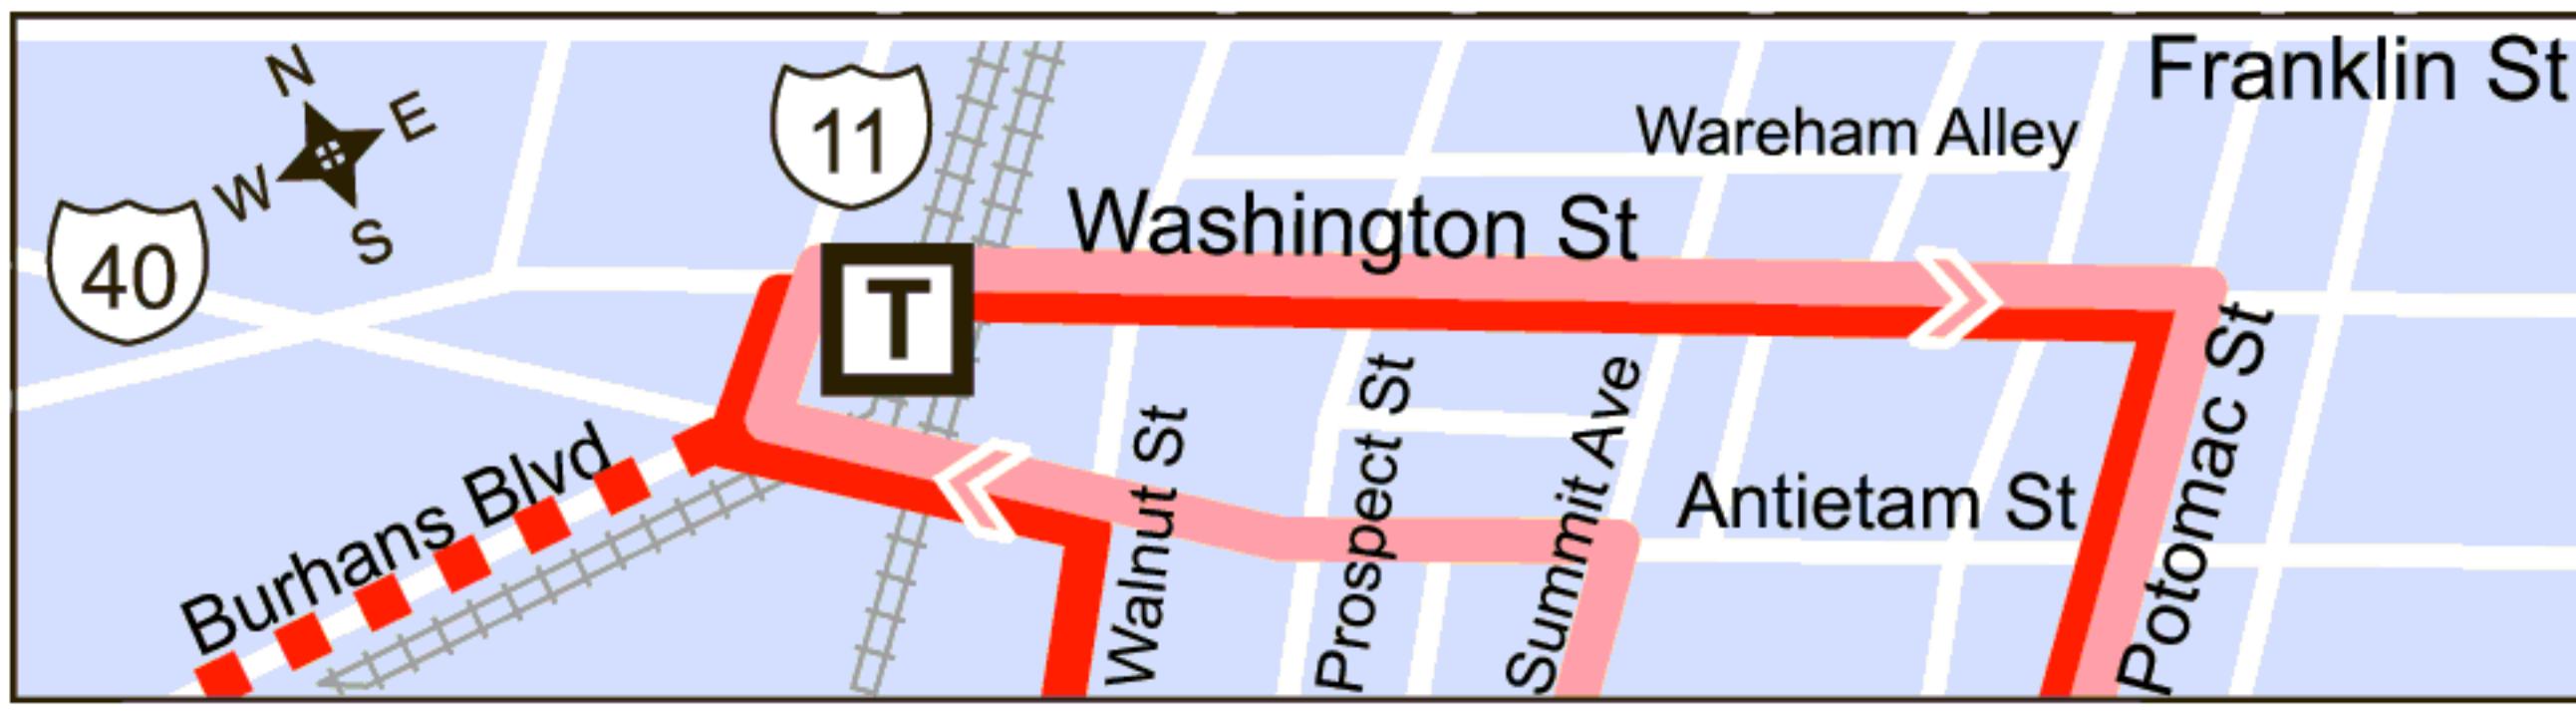

Valley Mall

See Downtown Hagerstown map above

Day Service

Transfer Point	Via	South End Shopping Ctr.	Valley Mall	South End Shopping Ctr.	Transfer Point
Monday - Friday only:					
7:15 AM	Summit Ave	7:25 AM	7:45 AM	8:00 AM	8:15 AM
8:15 AM	Summit Ave	8:25 AM	8:45 AM	9:00 AM	9:15 AM
Monday - Saturday:					
8:45 AM	Rosehill	8:55 AM	9:15 AM	9:30 AM	9:45 AM
9:15 AM	Summit Ave	9:25 AM	9:45 AM	10:00 AM	10:15 AM
9:45 AM	Rosehill	9:55 AM	10:15 AM	10:30 AM	10:45 AM
10:15 AM	Summit Ave	10:25 AM	10:45 AM	11:00 AM	11:15 AM
10:45 AM	Rosehill	10:55 AM	11:15 AM	11:30 AM	11:45 AM
11:15 AM	Summit Ave	11:25 AM	11:45 AM	12:00 PM	12:15 PM
11:45 AM	Rosehill	11:55 AM	12:15 PM	12:30 PM	12:45 PM
12:15 PM	Summit Ave	12:25 PM	12:45 PM	1:00 PM	1:15 PM
12:45 PM	Rosehill	12:55 PM	1:15 PM	1:30 PM	1:45 PM
1:15 PM	Summit Ave	1:25 PM	1:45 PM	2:00 PM	2:15 PM
1:45 PM	Rosehill	1:55 PM	2:15 PM	2:30 PM	2:45 PM
2:15 PM	Summit Ave	2:25 PM	2:45 PM	3:00 PM	3:15 PM
2:45 PM	Rosehill	2:55 PM	3:15 PM	3:30 PM	3:45 PM
3:15 PM	Summit Ave	3:25 PM	3:45 PM	4:00 PM	4:15 PM
3:45 PM	Rosehill	3:55 PM	4:15 PM	4:30 PM	4:45 PM
4:15 PM	Summit Ave	4:25 PM	4:45 PM	5:00 PM	5:15 PM
4:45 PM	Rosehill	4:55 PM	5:15 PM	5:30 PM	5:45 PM
5:15 PM	Summit Ave	5:25 PM	5:45 PM	6:00 PM	6:15 PM
Evening Service					
Transfer Point	Burhans & Elgin	Noland Village	Valley Mall	Noland Village	Transfer Point
Monday - Saturday:					
6:15 PM	6:20 PM	6:25 PM	6:40 PM	6:45 PM	6:55 PM
7:45 PM	7:50 PM	7:55 PM	8:10 PM	8:15 PM	8:25 PM
9:15 PM	Via Wesel Blvd.		9:30 PM	9:40 PM	9:45 PM

Schedule times are approximate. Please be at scheduled location 5 minutes before times listed.

Transfer Point is located in the 300 block of West Washington St., across from the Hagerstown Police Department, under the railroad underpass.

Bus stops include posted locations and most named street corners. Excluded are locations within 2 blocks prior to a left turn from a multi-lane street or where the driver has observed an unsafe situation.